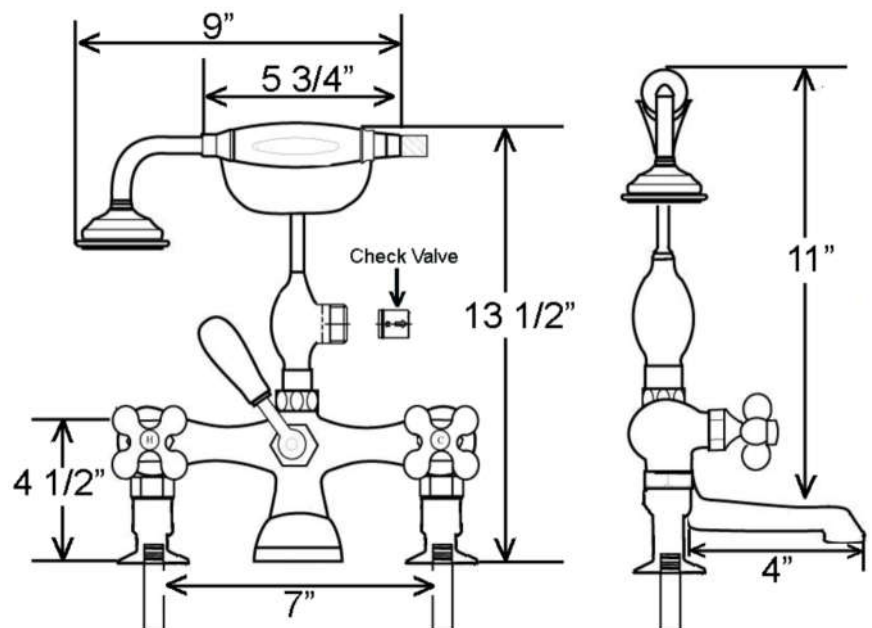

TUB RIM MOUNTED FAUCET WITH HAND SHOWER

Cat. No.

4201

Features:

- ▶ Elephant spout
- ▶ Telephone style handheld shower and cradle
- ▶ Backflow preventer on handshower
- ▶ 59" Hose
- ▶ Metal cross handles
- ▶ Minimum flow rate is 2.4 GPM
- ▶ 7" Centers for tub deck mount installation
- ▶ Compression stems
- ▶ To be used with straight bath supplies: Part #5577
- ▶ 5-1/2" Offset elbow mounts included

Finishes:

PN Polished Nickel

Dimensions are nominal and may vary. Dimensions and specifications subject to change without notice.